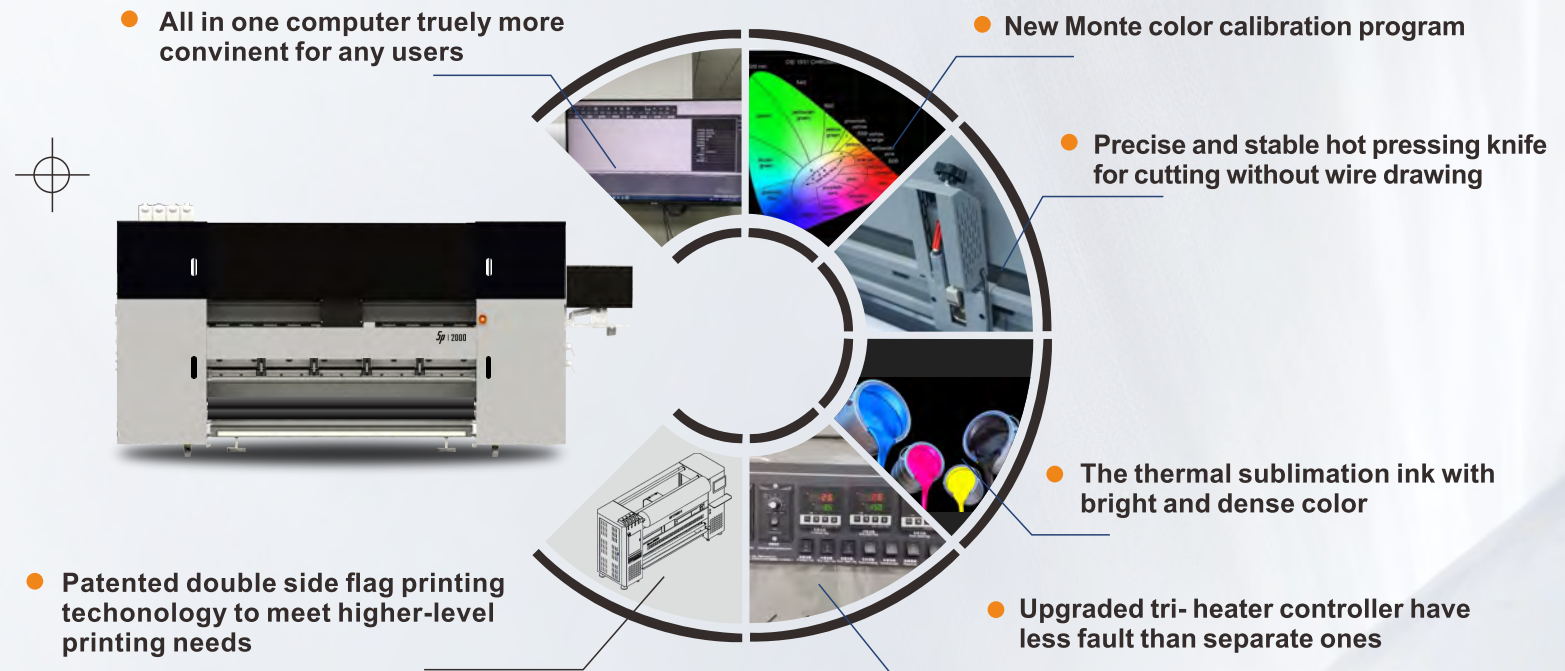

## Product Details

Printing Speed	4H/60m <sup>2</sup> -4H/120m <sup>2</sup>	Print wide	2000mm
Pulse speed	6800/P-12800/P	Print Software	Ripprint/Photoprint
Printing Heads	8pcs Epson 13200 A1 Print Heads	Print Colors	CMYK
Servo Motor	Leadshine	Working Environment	3390*955*1795mm, 2000W, Temperature 17°C-23°C, humidity 40%-50%
Stepper motor	KAMEILO	Package Info	3500*1100*1880mmmm