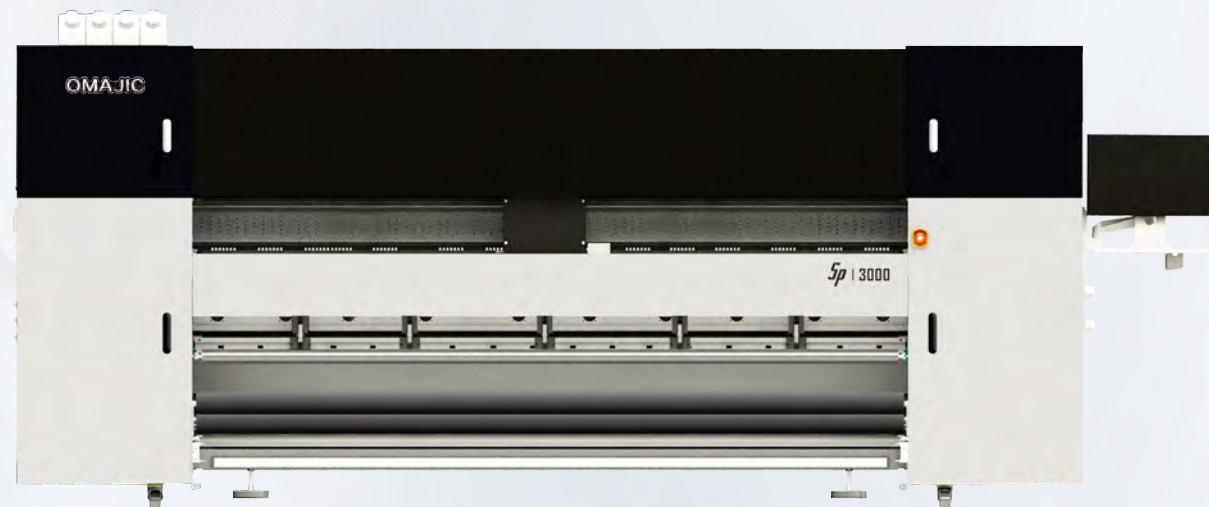

Flag Double Side

OM-DB FLAG3208/5208

With 8pcs Epson 13200 A1 Print Heads

Application Scheme

Tablecloth

Flag

Meeting

Banner

Banner

Product Details

Printing Speed	4H/60m ² -4H/120m ² ,4H/80m ² -4H/150m ²	Print wide	3200mm/5000mm
Pulse speed	6800/P-12800/P	Print Software	Ripprint/Photoprint
Printing Heads	8pcs Epson 13200 A1 Print Heads	Print Colors	CMYK
Servo Motor	Leadshine	Working Environment	5200*1410*2050mm/7000*2000*2300mm, Temperature 17°C-23°C,humidity 40%-50%
Stepper motor	KAMEILO	Package Info	5500*1550*2250mm/7300*2200*2450mm