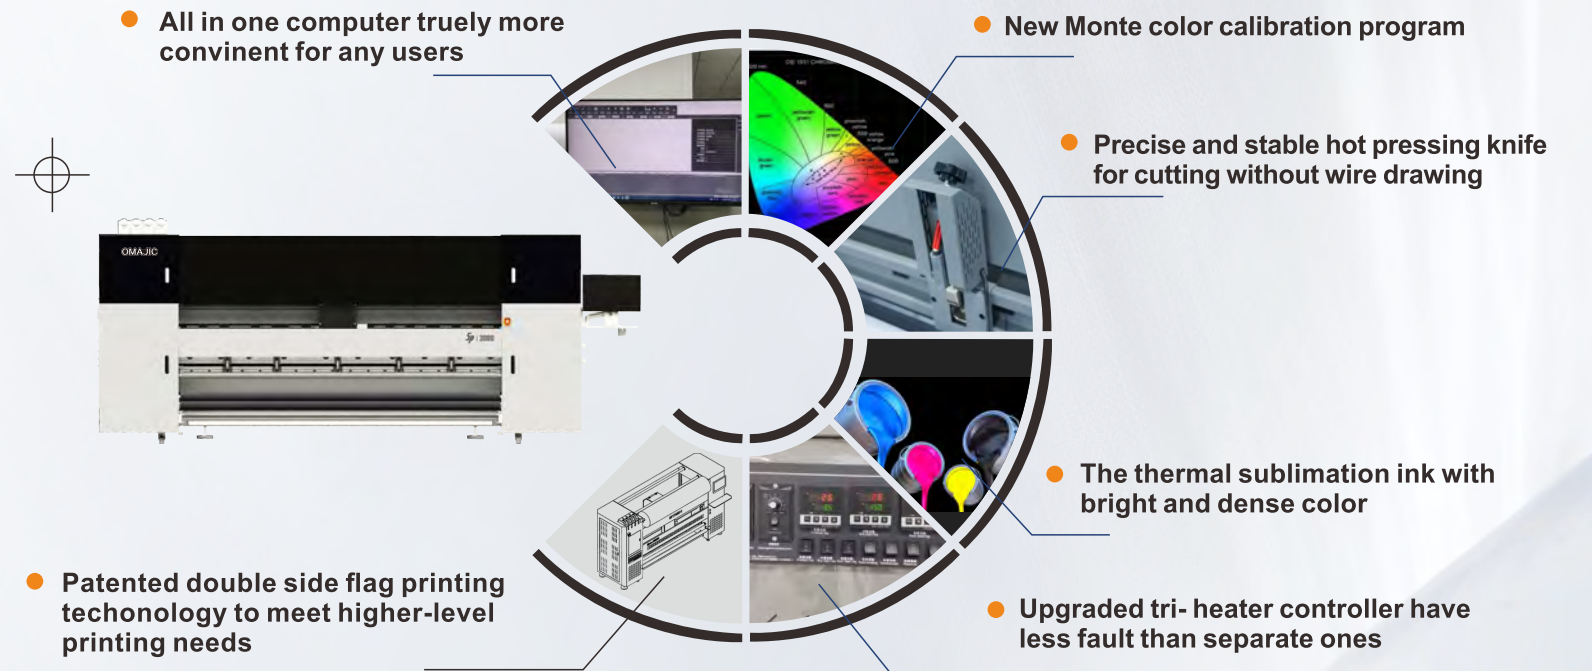

Flag Double Side

OM-DB FLAG3208/5208

With 8pcs Epson 13200 A1 Print Heads

Application Scheme

Tablecloth

Flag

Meeting

Banner

Banner

Product Details

Printing Speed	4H/60m ² -4H/120m ² ,4H/80m ² -4H/150m ²	Print wide	3200mm/5000mm
Pulse speed	6800/P-12800/P	Print Software	Ripprint/Photoprint
Printing Heads	8pcs Epson 13200 A1 Print Heads	Print Colors	CMYK
Servo Motor	Leadshine	Working Environment	5200*1410*2050mm/7000*2000*2300mm, Temperature 17°C-23°C,humidity 40%-50%
Stepper motor	KAMEILO	Package Info	5500*1550*2250mm/7300*2200*2450mm